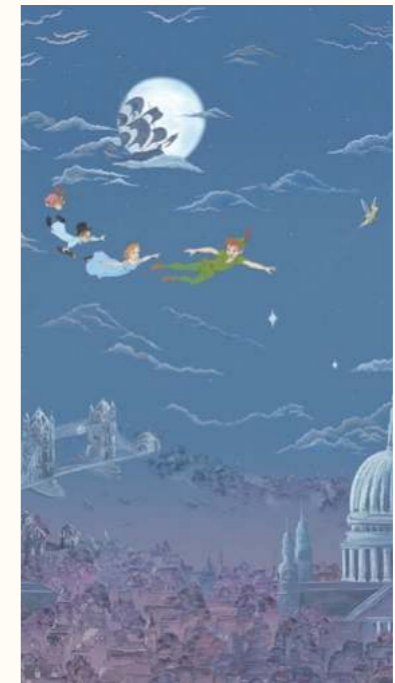

PETER PAN

217293